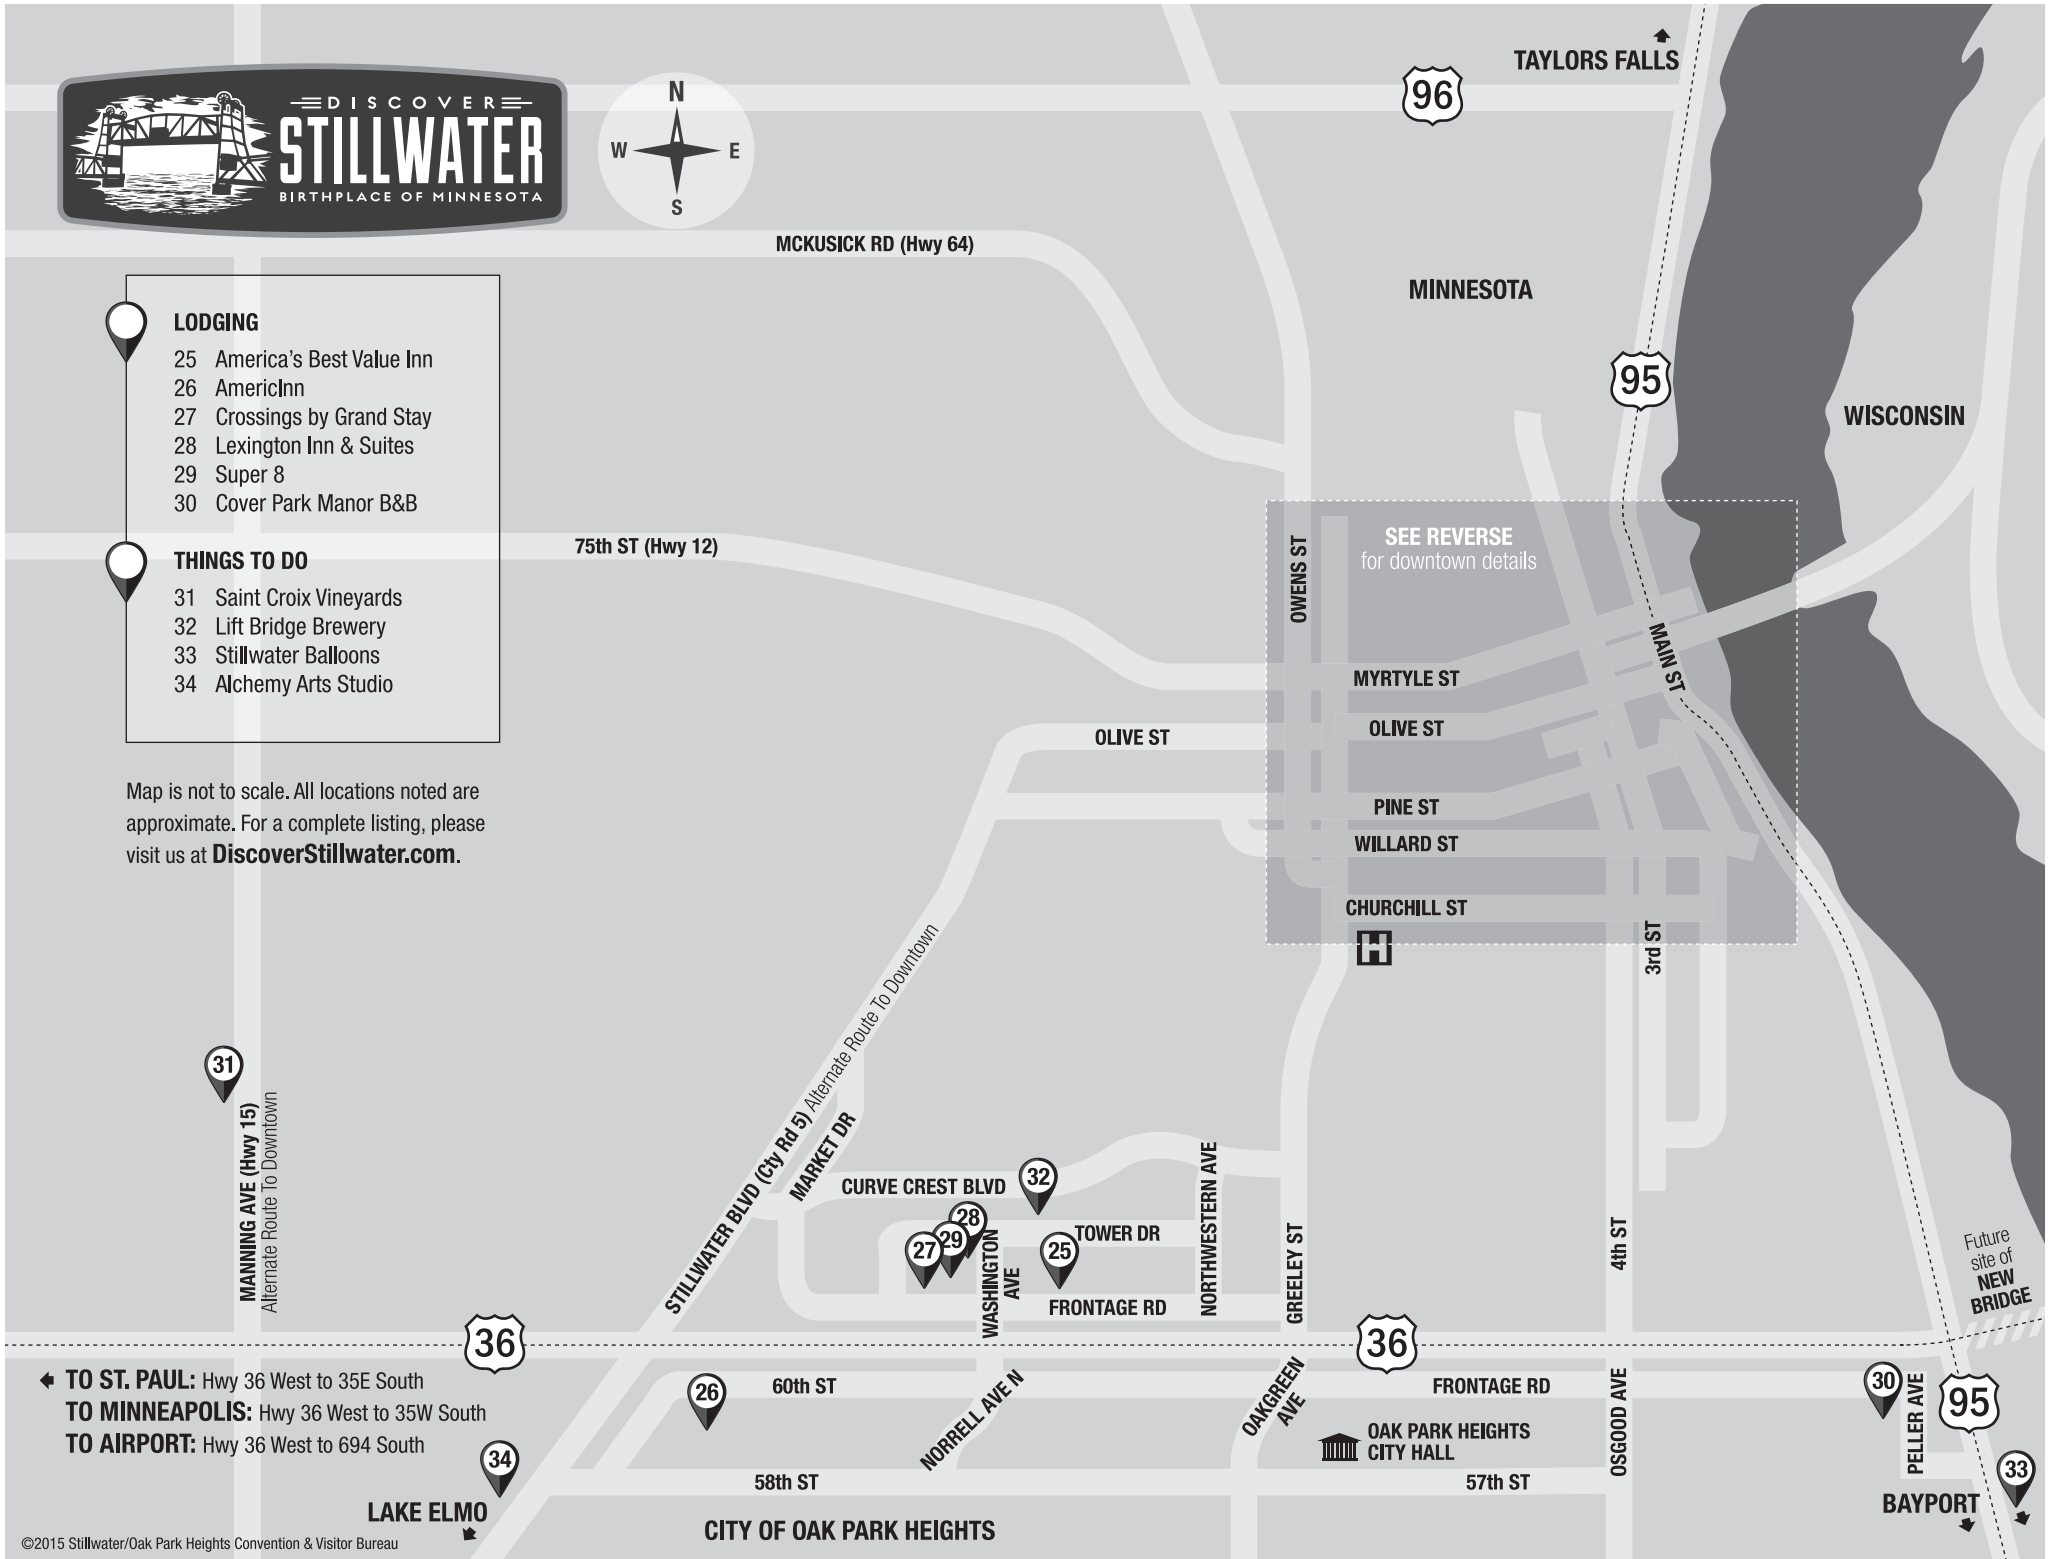

- LODGING**
- 25 America's Best Value Inn
 - 26 AmericInn
 - 27 Crossings by Grand Stay
 - 28 Lexington Inn & Suites
 - 29 Super 8
 - 30 Cover Park Manor B&B
- THINGS TO DO**
- 31 Saint Croix Vineyards
 - 32 Lift Bridge Brewery
 - 33 Stillwater Balloons
 - 34 Alchemy Arts Studio

Map is not to scale. All locations noted are approximate. For a complete listing, please visit us at DiscoverStillwater.com.

◀ **TO ST. PAUL:** Hwy 36 West to 35E South
TO MINNEAPOLIS: Hwy 36 West to 35W South
TO AIRPORT: Hwy 36 West to 694 South